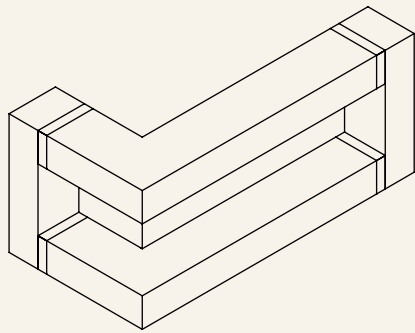

Laminate: Fenix Bianco Kos, Dalia
Wood: Coffee

MONOCHROM-C009C

The perfection of contrasts: between modernity and natural warmth.

Because a reception area should be as inviting as it is impressive, the Monochrom reception incorporates warm wood inserts that soften its sleek, contemporary design. By pairing the gentle touch of ultra-matte surfaces with the natural richness of wood, it achieves a striking contrast that captures attention and encourages interaction.

Collection Overview

PRODUCT MAP

L-shaped reception counter (left or right)

DIMENSIONS

HEIGHT
42"
DEPTH
40" to 94"
WIDTH
76" to 94"

FEATURES

- Seamless edge frame
- Frame and back panel in matte, fingerprint-resistant Monochrom finish, available in black (Fenix Nero Ingo) or white (Fenix Bianco Kos)
- 14 1/4" recessed HPL front
- 3"-wide wood inserts available in 12 stain options