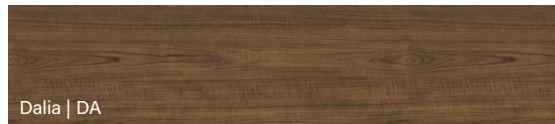

Fenix Bianco Kos | BK

Dalia | DA