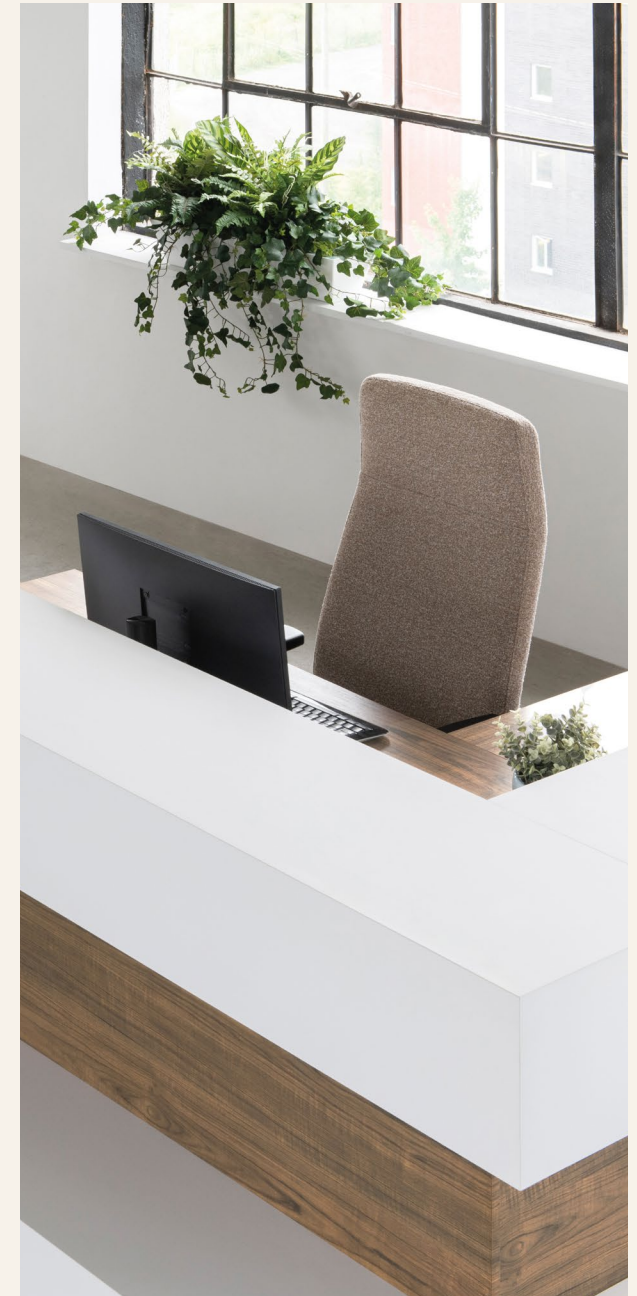

OPTIONS

- Recessed front available in all Logiflex HPL colors
- Exclusive "Piazza Cement" finish for the recessed front
- LED light in the front panel