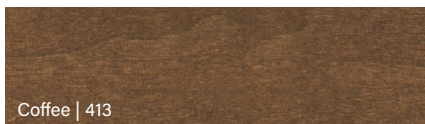

OPTIONS

- Recessed front available in all Logiflex HPL colors
- Exclusive "Piazza Cement" finish for the recessed front
- LED light in the front panel

Illustrated finishes in the brochure

FABRIC

Mayer Fabrics
Utopia, Fossil

Ennis Fabrics
Felicity, 54 Sunflower

HPL

Fenix Bianco Kos | BK

Dalia | DA

WOOD

Coffee | 413

LAMINATE

Dalia | DA