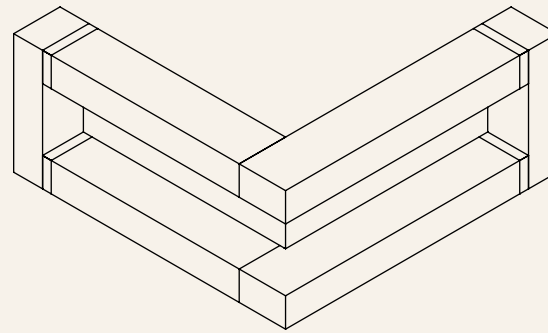

Collection Overview

PRODUCT MAP

L-shaped reception counter (left or right)