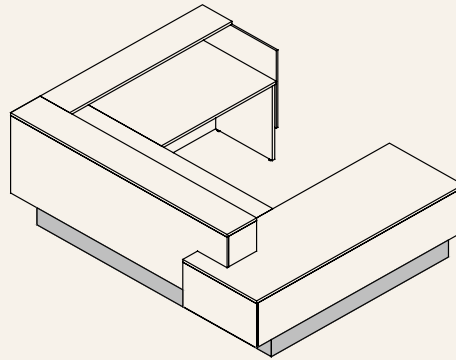

Inbox

Show your personality.

artopex®

A large, light blue, stylized letter 'Q' graphic is positioned on the left side of the page. It has a thick, rounded stroke and a small tail at the bottom right.

The art and the purpose

INBOX-C001B

Illustrated collections

Inbox, Vortex Mesh

Illustrated finishes

Laminate: Dalia, Willow Grey

Fabric: Ennis Fabrics, Bondi 908 Charcoal

Configuration Ideas

L-shaped configuration