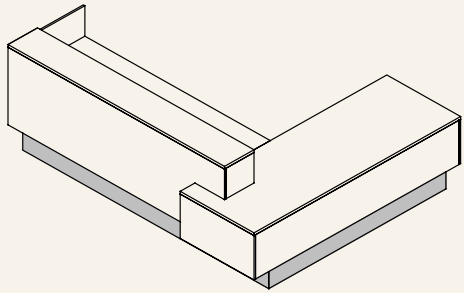

Inbox

Show your personality.

artopex®

A large, light blue, stylized letter 'Q' graphic is positioned on the left side of the page. It has a thick, rounded stroke and a small tail at the bottom right.

The art and the purpose

INBOX-C001B

Illustrated collections

Inbox, Vortex Mesh

Illustrated finishes

Laminate: Dalia, Willow Grey

Fabric: Ennis Fabrics, Bondi 908 Charcoal

Configuration Ideas

L-shaped configuration