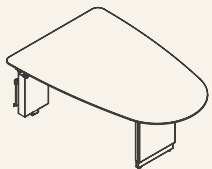

The art and the purpose

VISIO

The line that
elevates your ideas.

Up to the task

Visio is a range of conference furniture designed to match the level of your interactions. Adjustable up to a height of 47 ½", it puts collaboration at the heart of your spaces while offering optimal comfort and ergonomics.

It is how your ideas come to life in elegant, uncluttered spaces—without compromise.

VISIO-C004K

VISIO-C004L

Collection overview

TABLE OF PRODUCT

Rectangular table

Table rectangulaire, coins arrondis

D-shaped table

D-shape table with pillar leg

"Comet" table

"Comet" table with pillar leg

Pannel for tv support

Pannel for tv support, with felt back

Support small wall - 23" H

Removable back support small wall

TABLES DIMENSIONS

Thickness: 1"
 Width: 46"
 Lenght: 58", 64", 70", 76", 82", 88", 94"

FEATURES

- Storage or a small wall must be specified for the installation of adjustable columns at the end of the table.
- Collection compatible with adjustable desk storage units with a width of 48".
- Option to add cable grommets or multi-outlets.
- The keyboard can be installed at the front, left, or right of the surface.