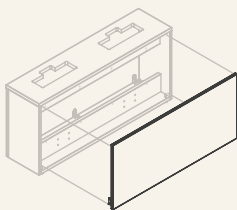

D-shape table with pillar leg

"Comet" table

"Comet" table with pillar leg

Pannel for tv support

Pannel for tv support, with felt back

Support small wall - 23" H

Removable back support small wall

TABLES DIMENSIONS

Thickness: 1"
 Width: 46"
 Lenght: 58", 64", 70", 76", 82", 88", 94"

FEATURES

- Storage or a small wall must be specified for the installation of adjustable columns at the end of the table.
- Collection compatible with adjustable desk storage units with a width of 48".
- Option to add cable grommets or multi-outlets.
- The keyboard can be installed at the front, left, or right of the surface.