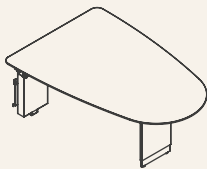

The art and the purpose

VISIO

The line that
elevates your ideas.

Up to the task

Visio is a range of conference furniture designed to match the level of your interactions. Adjustable up to a height of 47 ½", it puts collaboration at the heart of your spaces while offering optimal comfort and ergonomics.

It is how your ideas come to life in elegant, uncluttered spaces—without compromise.

VISIO-C004K

VISIO-C004L

Collection overview

TABLE OF PRODUCT

Rectangular table

Table rectangulaire, coins arrondis

D-shaped table

D-shape table with pillar leg

"Comet" table

"Comet" table with pillar leg

Pannel for tv support

Pannel for tv support, with felt back

Support small wall - 23" H

Removable back support small wall

TABLES DIMENSIONS

Thickness: 1"
 Width: 46"
 Lenght: 58", 64", 70", 76", 82", 88", 94"

FEATURES

- Storage or a small wall must be specified for the installation of adjustable columns at the end of the table.
- Collection compatible with adjustable desk storage units with a width of 48".
- Option to add cable grommets or multi-outlets.
- The keyboard can be installed at the front, left, or right of the surface.