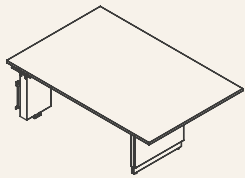

It is how your ideas come to life in elegant, uncluttered spaces—without compromise.

VISIO-C004K

VISIO-C004L

Collection overview

TABLE OF PRODUCT

Rectangular table

Table rectangulaire, coins arrondis

D-shaped table

D-shape table with pillar leg

"Comet" table

"Comet" table with pillar leg

Pannel for tv support

Pannel for tv support, with felt back

Support small wall - 23" H

Removable back support small wall

TABLES DIMENSIONS

Thickness: 1"
 Width: 46"
 Lenght: 58", 64", 70", 76", 82", 88", 94"

FEATURES

- Storage or a small wall must be specified for the installation of adjustable columns at the end of the table.
- Collection compatible with adjustable desk storage units with a width of 48".
- Option to add cable grommets or multi-outlets.
- The keyboard can be installed at the front, left, or right of the surface.