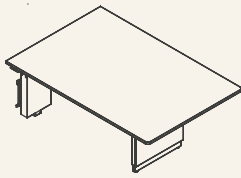

It is how your ideas come to life in elegant, uncluttered spaces—without compromise.

VISIO-C004K

VISIO-C004L

Collection overview

TABLE OF PRODUCT

Rectangular table

Table rectangulaire, coins arrondis

D-shaped table

D-shape table with pillar leg

"Comet" table

"Comet" table with pillar leg

Pannel for tv support

Pannel for tv support, with felt back

Support small wall - 23" H

Removable back support small wall

TABLES DIMENSIONS

Thickness: 1"
 Width: 46"
 Lenght: 58", 64", 70", 76", 82", 88", 94"

FEATURES

- Storage or a small wall must be specified for the installation of adjustable columns at the end of the table.
- Collection compatible with adjustable desk storage units with a width of 48".
- Option to add cable grommets or multi-outlets.
- The keyboard can be installed at the front, left, or right of the surface.