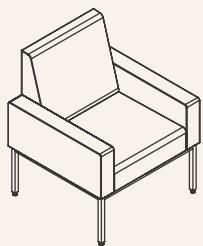

Collection Overview

PRODUCT MAP

Armchair