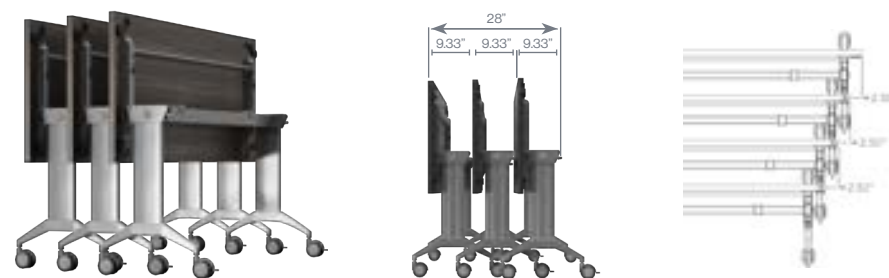

LINK promotes seamless transitions between learning activities, from individual to group seating, to nesting tables when not in use

TOP SHAPES & SIZES

LINK FLIP & NEST | C-4 CONFIGURATION | KENSINGTON MAPLE TOPS | METALLIC SILVER BASES

LINK Flip & Nest | Key Features

- Cast aluminum feet
- Single-point release accessible along the entire length of the table
- 9-1/3" nesting between each table
- 4 ganging clips for easy table connection side to side or back to back
- Two locking casters
- Quarter round top is a linking corner supported by flush mount plates on both sides
- Metallic Silver base

OPTIONS

- Inset base for tops 60" and 72" wide
- Modesty Panels
- Grommets
- Power & Data
- Wire Management

TIGHT NESTING

Tight nesting allows for space saving storage when tables are not in use.

STANDARD & INSET BASE

Tight nesting allows for space saving storage when tables are not being used.

LINK FLIP & NEXT | H2 CONFIGURATION

Reconfigure with Ease

LINK Flip & Nest tables are available in various top shapes and can be arranged for group seating. Starting with rectangular tables can create group seating, and introducing dynamic shapes like presentation, half circle, or crescent will increase the set-up possibilities.