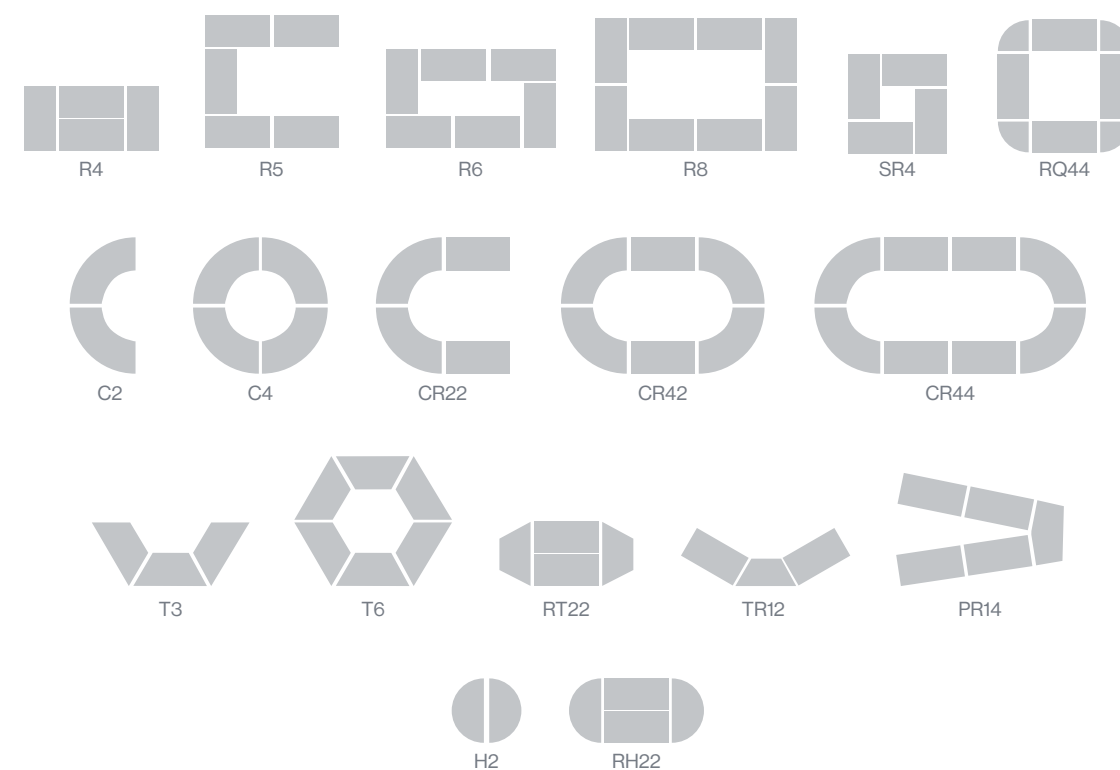

Reconfigure with Ease

LINK Flip & Nest tables are available in various top shapes and can be arranged for group seating. Starting with rectangular tables can create group seating, and introducing dynamic shapes like presentation, half circle, or crescent will increase the set-up possibilities.

Unlimited | Configurations

Adapting the layout of workspaces or classrooms can be a powerful strategy for optimizing productivity and fostering a collaborative atmosphere. By incorporating diverse table shapes, organizations can create a versatile and stimulating environment that caters to users' diverse needs and preferences.

Exploring options such as rectangular, circular, or semicircular tables allows for greater flexibility and customization in the workplace. For example, circular tables can facilitate teamwork, encourage open communication, and spark creative exchanges, while rectangular tables better suit individual tasks, meetings, or presentations.

Moreover, strategically arranging tables can optimize space utilization, promoting a sense of organization and providing employees with a comfortable and focused setting to carry out their tasks. Integrating different table shapes offers a straightforward yet impactful approach to enhance productivity and enrich the overall work experience.

COLLABORATION | FLEXIBILITY | DYNAMIC SPACES