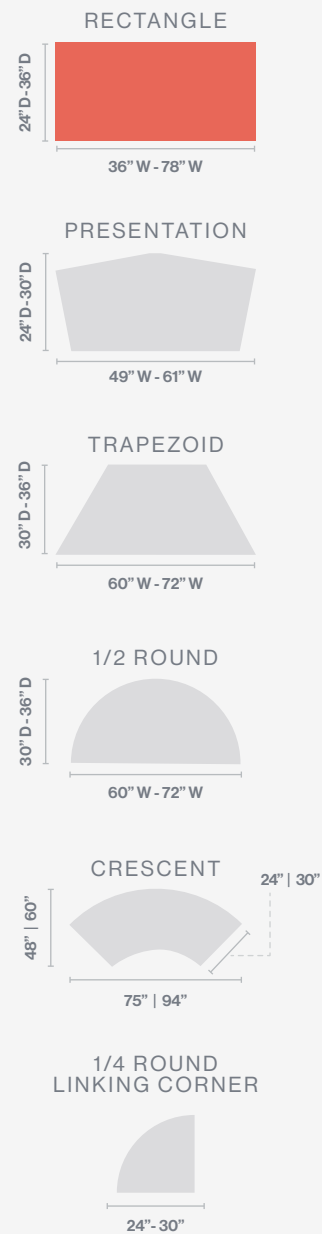

LINK FLIP & NEST

REARRANGE | RECONFIGURE | MOVE & STORE

Learn, Collaborate, and Reconfigure with Ease **LINK Flip & Nest Tables**

The innovative LINK Flip & Nest system is a remarkable solution for collaborative environments, surpassing all expectations. Its meticulously crafted design fosters a conducive learning atmosphere. It encourages collaborative endeavors through its versatile configurations, ingenious table connectors, and an assortment of top shapes that cater to every need.

As a testament to its ingenuity, the flip and nest feature effortlessly transforms the space, enabling the storage of tables, liberating valuable room for engaging activities, and ensuring smooth transitions between learning activities. LINK's unparalleled functionality, remarkable flexibility, and exceptional space-saving capabilities effortlessly adapt to diverse teaching styles and accommodate groups of any size, solidifying its status as an absolute game-changer in collaborative furnishings.

LINK promotes seamless transitions between learning activities, from individual to group seating, to nesting tables when not in use

TOP SHAPES & SIZES

LINK FLIP & NEST | C-4 CONFIGURATION | KENSINGTON MAPLE TOPS | METALLIC SILVER BASES

LINK Flip & Nest | Key Features

- Cast aluminum feet
- Single-point release accessible along the entire length of the table
- 9-1/3" nesting between each table
- 4 ganging clips for easy table connection side to side or back to back
- Two locking casters
- Quarter round top is a linking corner supported by flush mount plates on both sides
- Metallic Silver base