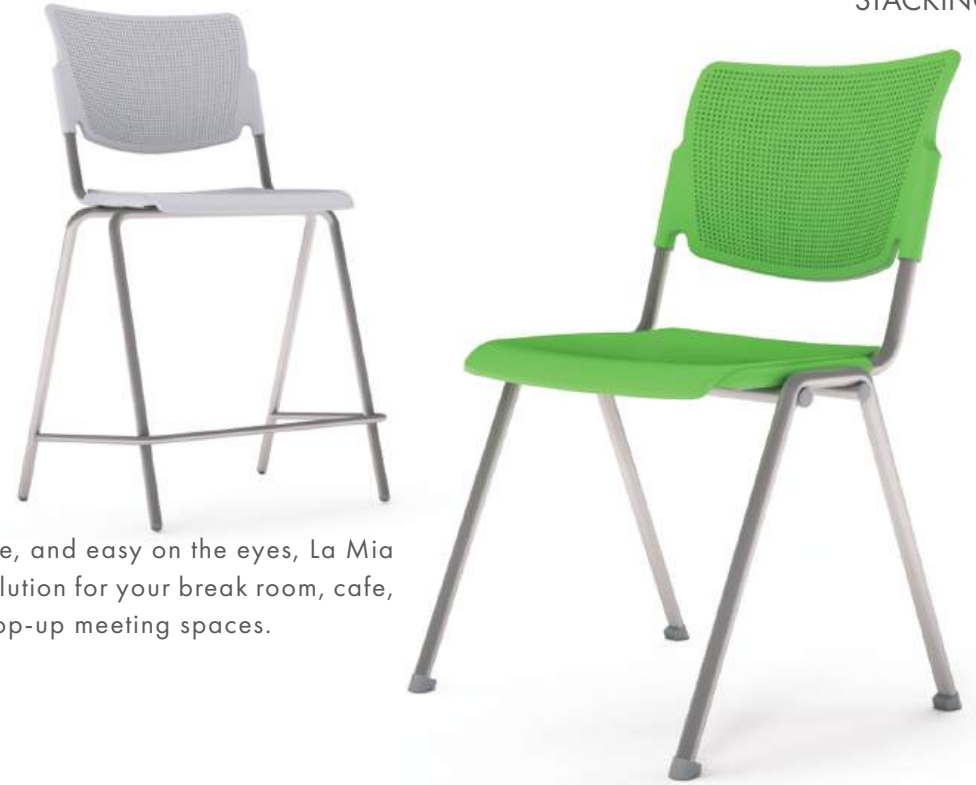

ALPINE

TASK | STOOL

Bring subtle elegance and remarkable versatility to contemporary office spaces. Effortlessly elevating both comfort and aesthetics, it's a seating solution that works as hard as you do.

SLING

GUEST

The perfect way to provide additional seating in any private office, conference or training room.

ASCENT

NESTING

Elevate meetings and training sessions with comfort and versatility. The effortless flip-and-nest design makes storage a breeze, keeping your space ready for what's next.

LA MIA

STACKING | STOOL

Comfortable, durable, and easy on the eyes, La Mia offers a stackable solution for your break room, cafe, or other pop-up meeting spaces.

The Lift stool keeps you comfortable at every height, offering a dynamic solution for collaborative spaces or sit-to-stand desks.