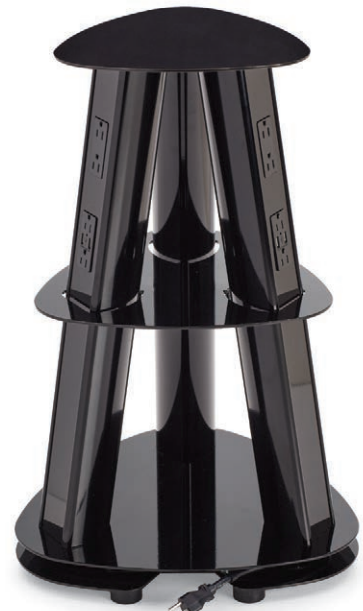

POWER TOWER  
is|e

---

## 360° power access

Gloss White

Silver Pearl

Gloss Black

Freedom to work uninterrupted. Isle power tower provides 360° access to twelve power outlets and six rapid charge USB ports at a convenient height. Move Isle to wherever power is needed in lounges, student commons, meeting areas and other group settings. Available in three sleek finishes.