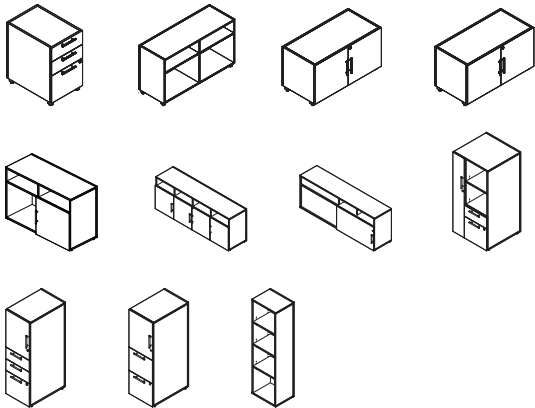

CALIBRATE SERIES LAMINATE STORAGE

Personal storage that effortlessly integrates with all AIS systems.

Inspiration comes easily with the Calibrate Series Storage elements. Its extensive statement of line, broad finish selection, and choice of pulls mean there's something for practically everyone.

AIS quality and details make an impact and make the difference. With robust construction, tight tolerances, precision ball bearings and heavy weight shelf supports, the Calibrate Series will perform year over year. And with dozens of design options — including elevated feet — it's easy to support the widest variety of storage needs. Explore the choices, they're all yours.

Statement of Line

See price list for complete statement of line.