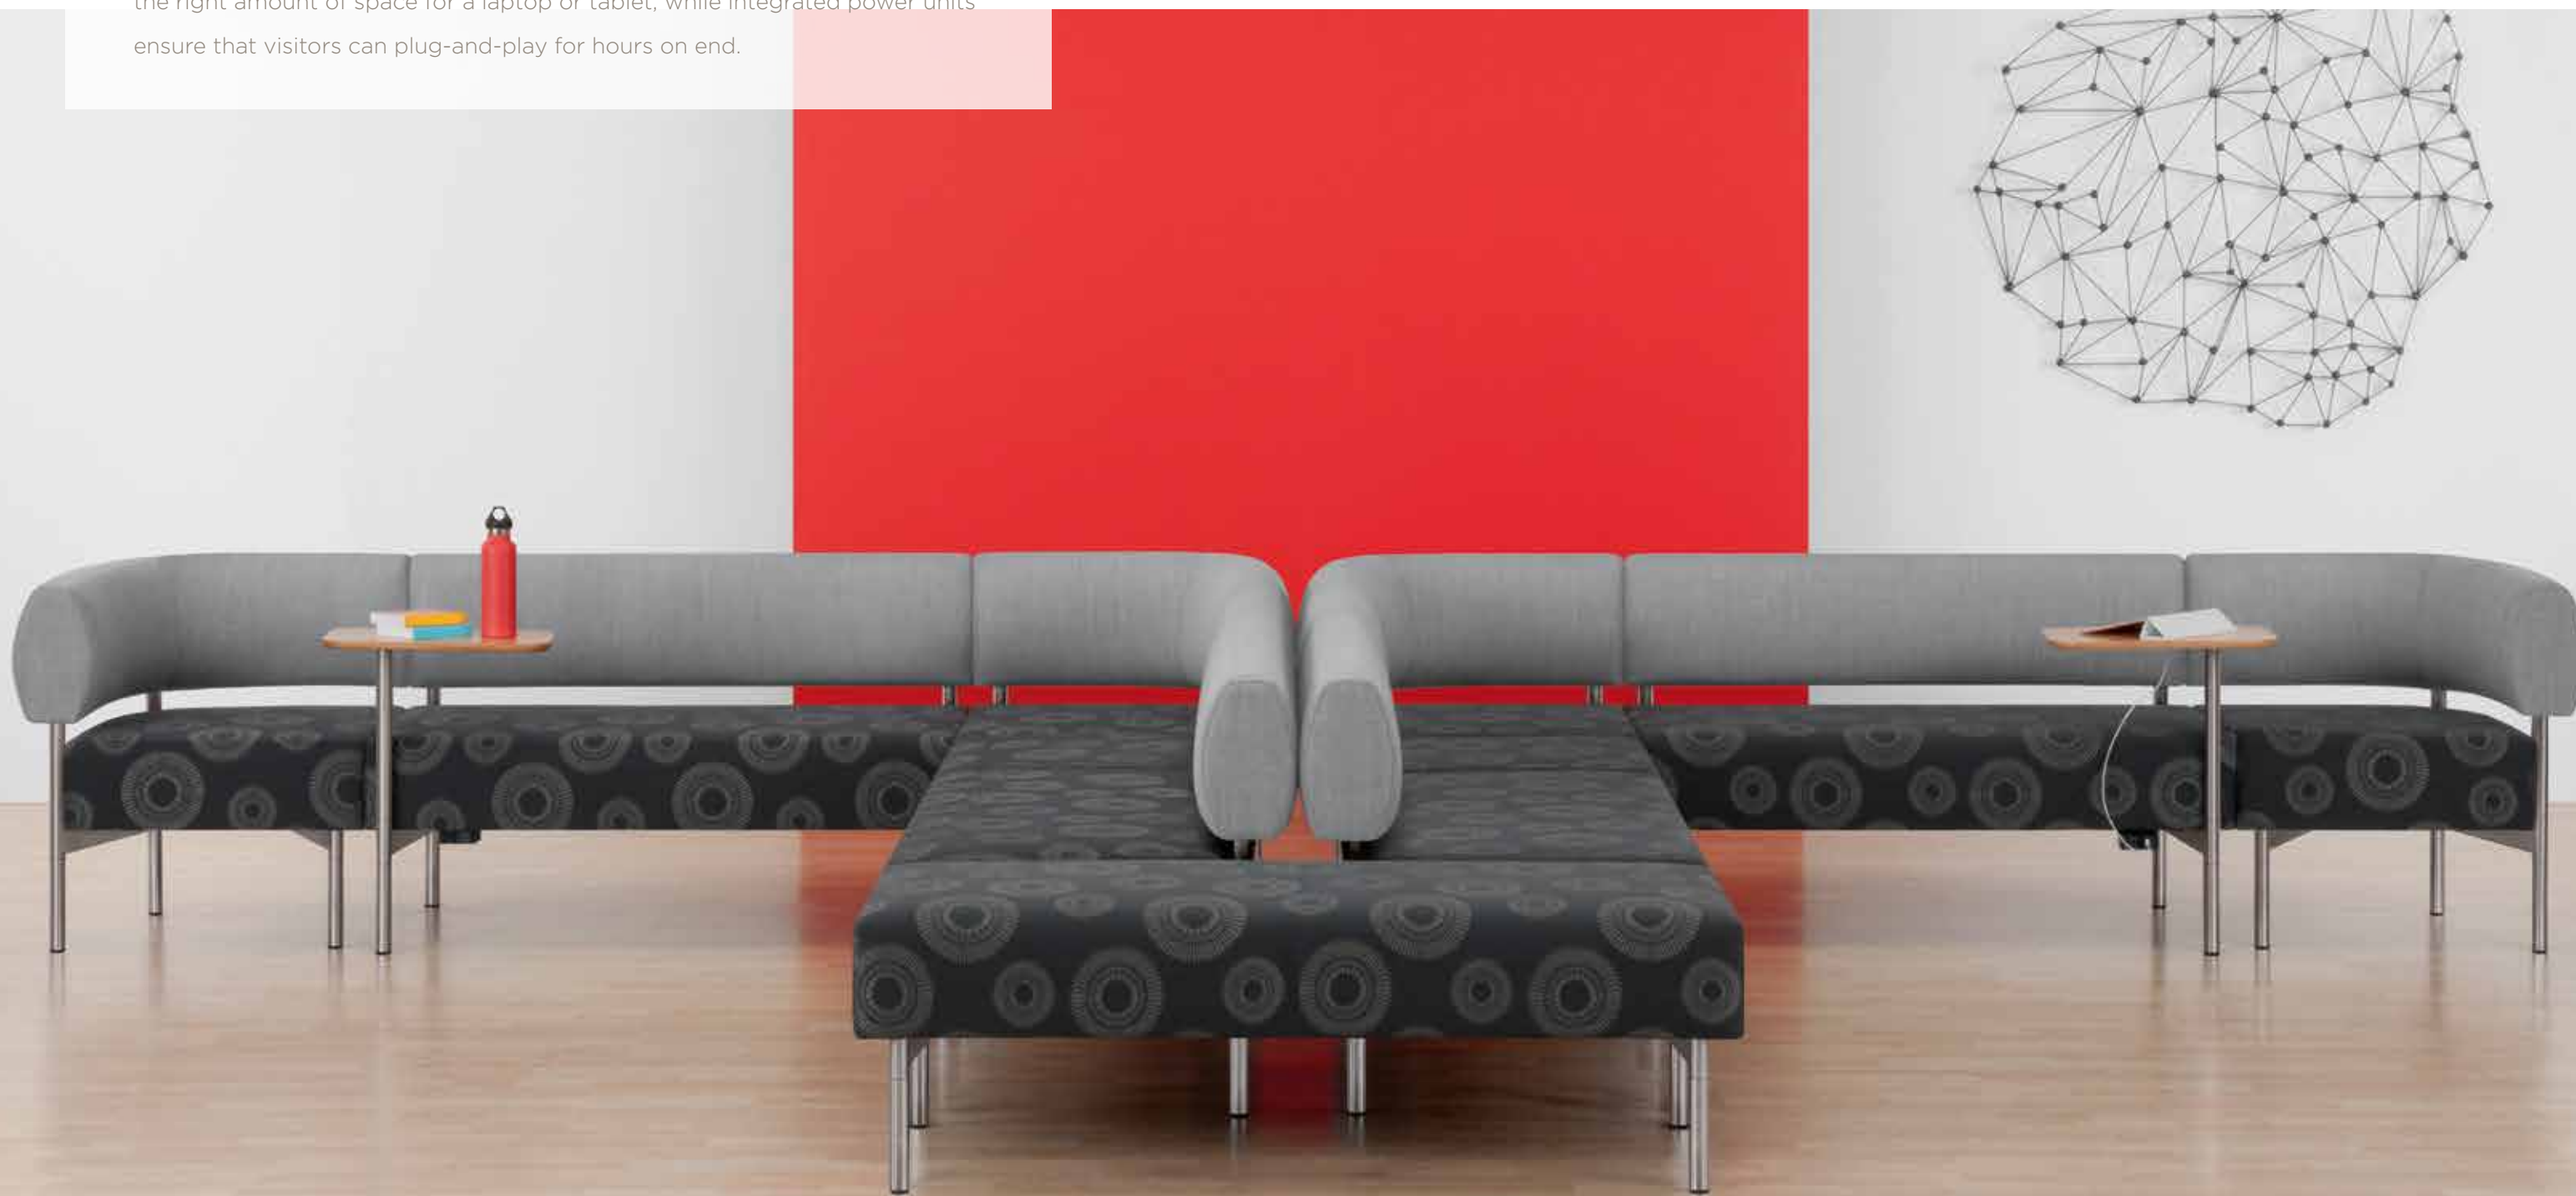

While Playground outwardly expresses a *youthful sensibility*, its offering of functional, work-ready accessories provide all the means to get down to business. An optional rotating tablet or stationary table-ette offer just the right amount of space for a laptop or tablet, while integrated power units ensure that visitors can plug-and-play for hours on end.