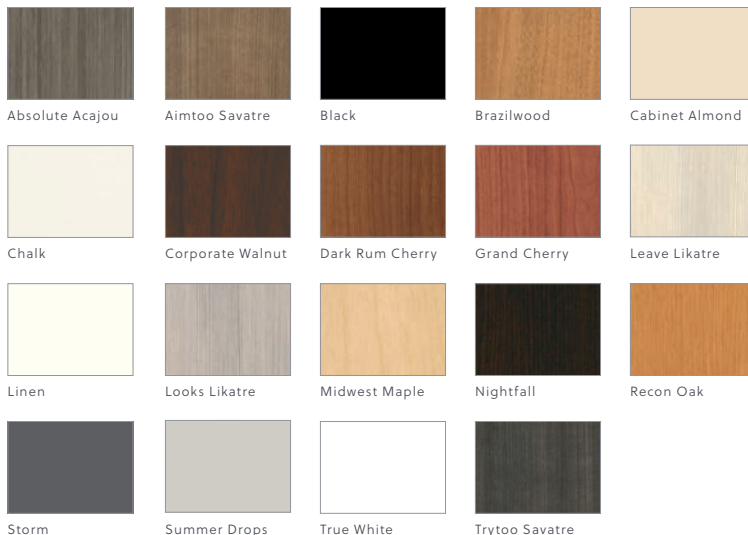

L-Pull

Finish Options

Choose from a variety of Grade A laminate options for worksurfaces and panels—or consider customizing Divi panels with your own material.

Absolute Acajou

Aimtoo Savatre

Black

Brazilwood

Midwest Maple

Nightfall

Recon Oak

Storm

Summer Drops

True White

Trytoo Savatre

Availability of materials may vary due to manufacturers' lifecycle management. Some materials shown are standard on AIS and some are COM. Please check with AIS to confirm availability and pricing.