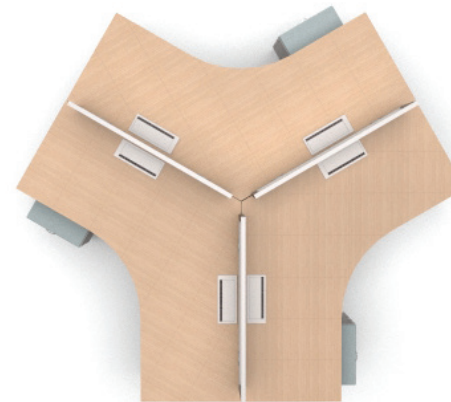

BASECAMP Benching

In the quest to create an open and collaborative office environment, a premium benching solution becomes increasingly important. With Basecamp, we have combined simplicity and flexibility into a design that not only allows for complete customization in aesthetics but in layout as well. Build upon, take apart, and change your office easily and efficiently to create a personalized environment that brings down creative barriers and breeds collaboration among the entire company.