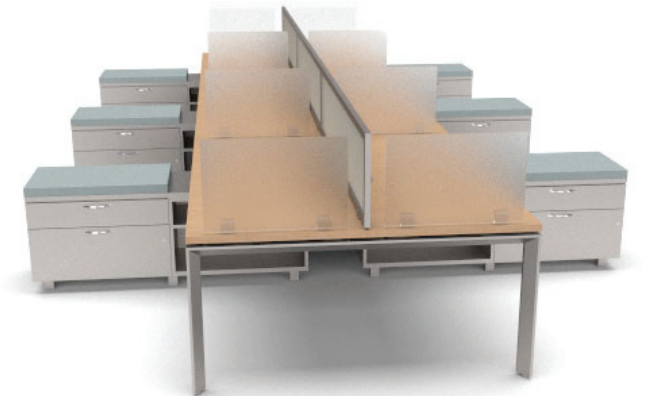

BASECAMP Benching

In the quest to create an open and collaborative office environment, a premium benching solution becomes increasingly important. With Basecamp, we have combined simplicity and flexibility into a design that not only allows for complete customization in aesthetics but in layout as well. Build upon, take apart, and change your office easily and efficiently to create a personalized environment that brings down creative barriers and breeds collaboration among the entire company.